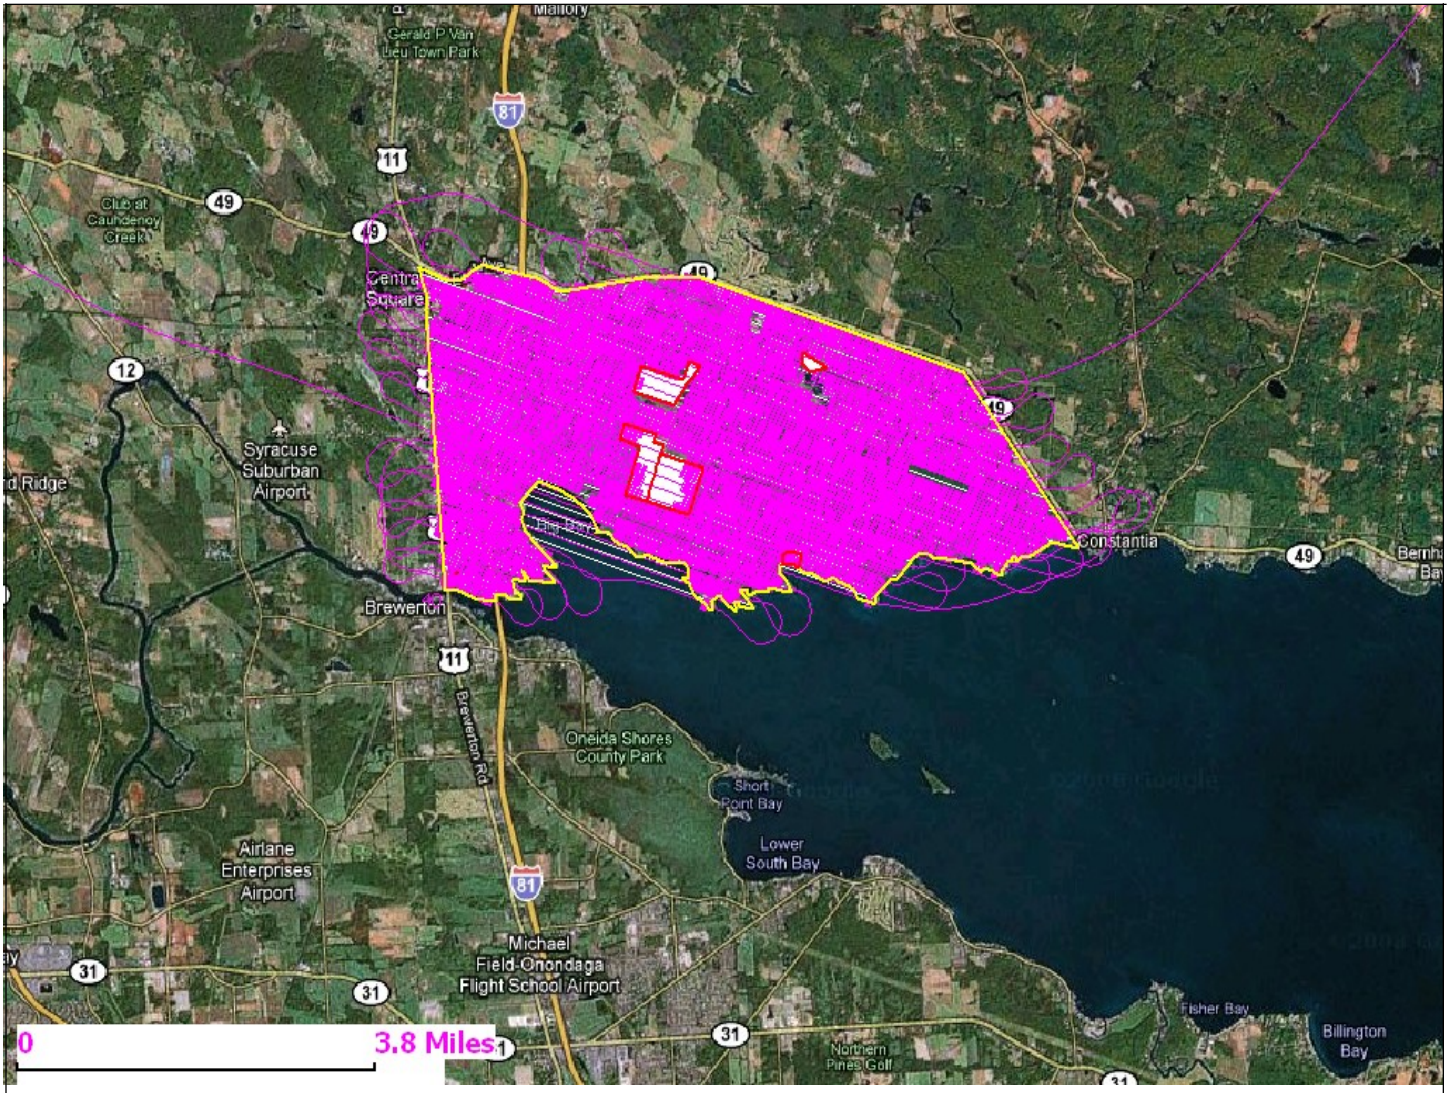

Company Duflo Spray Chemical
Address 8369 State Route 812
Lowville, NY 13367

Toad Harbor Swamp

Location
Date July 25, 2007

Session

-  N7072521.T56
-  N7072523.T43

Spray Summary

Pilot	Area Size	Total Area Sprayed
Jeff Duflo	9,813.51 Acres	9,466.68 Acres
Aircraft	Spray Height	Average Spray Speed
N32JD	50 feet	150.4 MPH
Swath		
600.1 Feet		