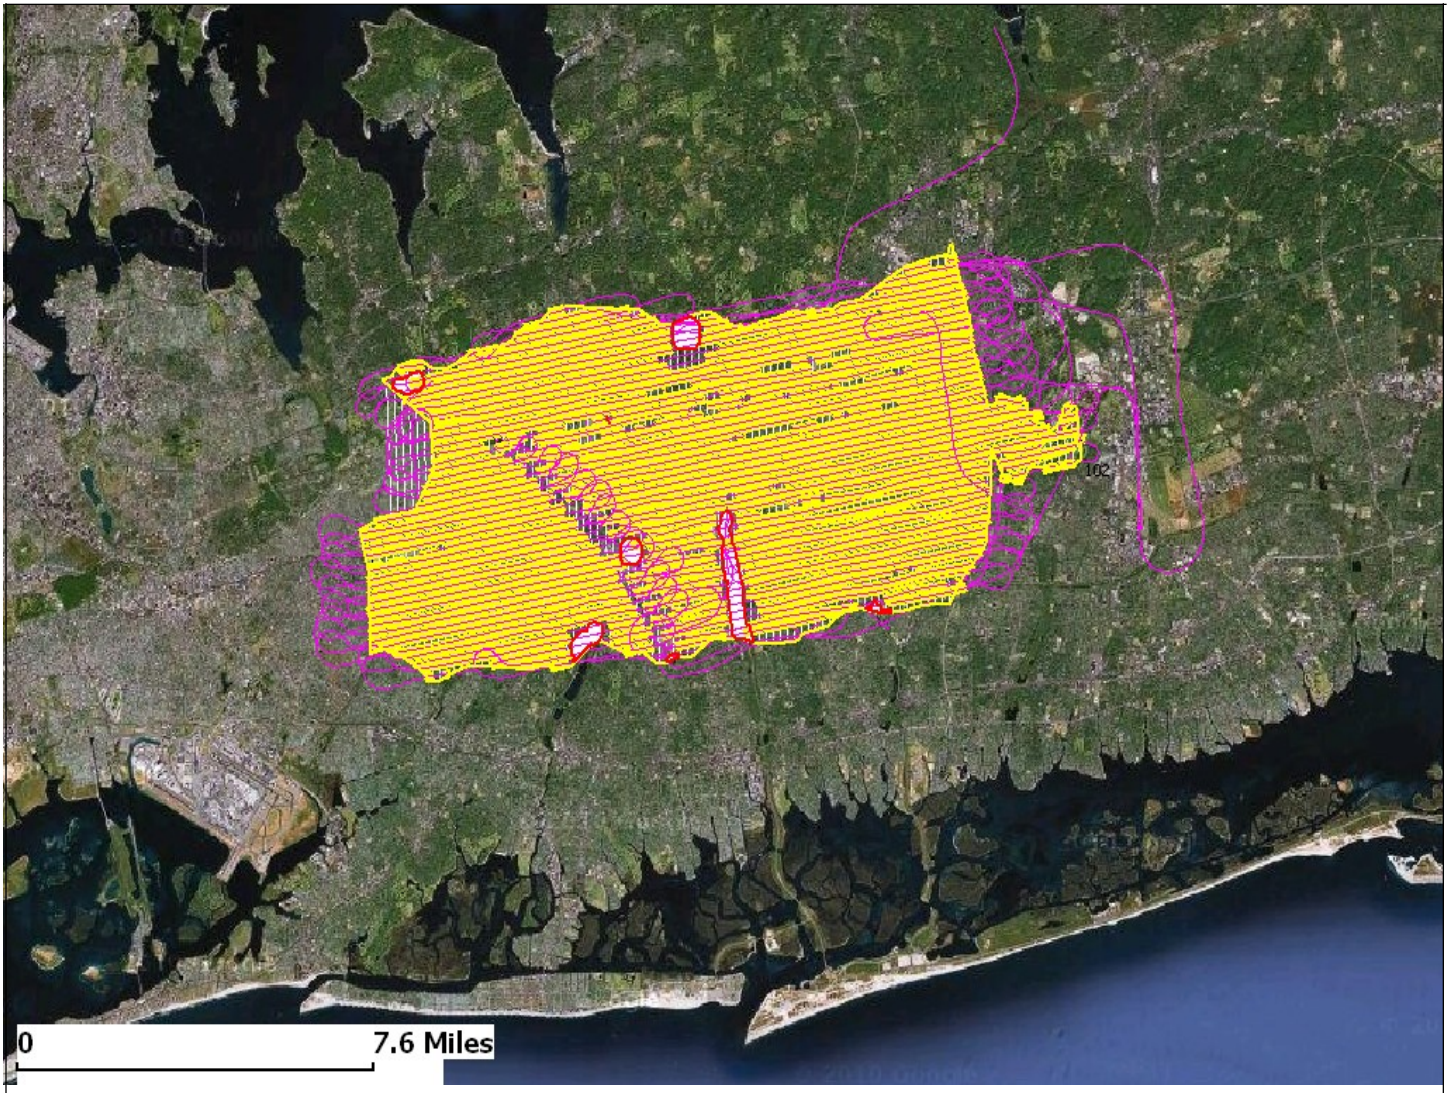

Company Duflo Spray Chemical
Address 8369 State Route 812
Lowville, NY 13367

Nassau County

Location
Date September 11, 2008

Session

 N8090516.T05	 N8090515.T22	 N8091016.T57
 N8090420.T40	 N8090515.T55	 N8091022.T36
 N8090515.T12	 N8090419.T36	 N8091100.T34

Spray Summary

Pilot Jeff Duflo	Area Size 51,727.74 Acres	Total Area Sprayed 49,547.54 Acres
Aircraft N32JD	Spray Height 50 feet	Average Spray Speed 157.7 MPH
Swath 799.9 Feet		

Notes: