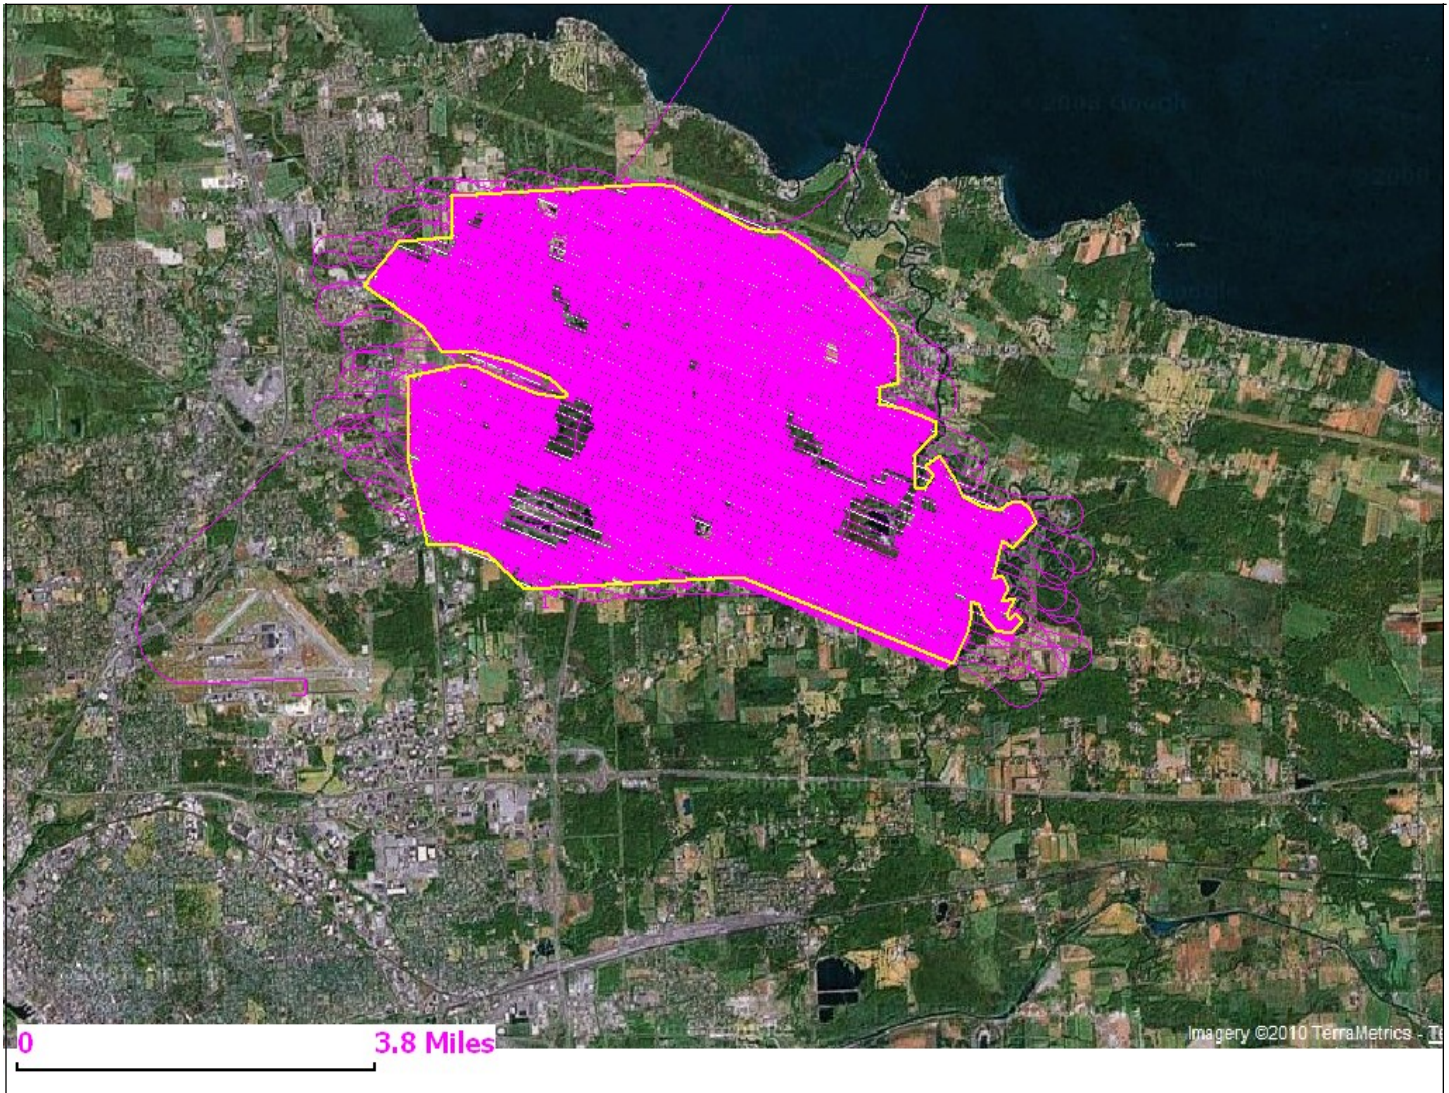

Company Duflo Spray Chemical  
Address 8369 State Route 812  
Lowville, NY 13367

# Cicero Swamp

Location  
Date July 29, 2005

## Spray Summary

Pilot	Area Size	Total Area Sprayed
Jeff Duflo	13,032.44 Acres	11,978.45 Acres
Aircraft	Spray Height	Average Spray Speed
N32JD	50 feet	152.1 MPH
Swath		
500.0 Feet		

Notes: